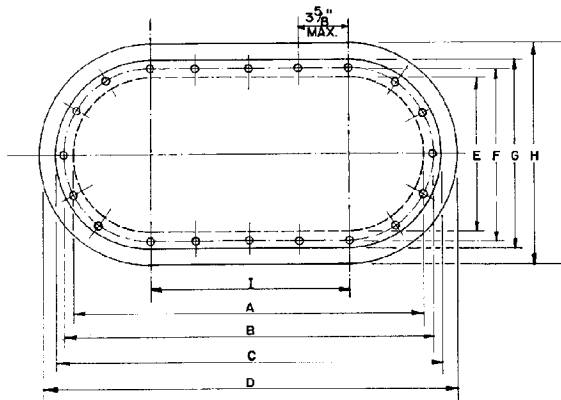

# Drawing No. 300-REV #1

LAMPWICK GROMMET  
FURNISHED BY SHIPYARD